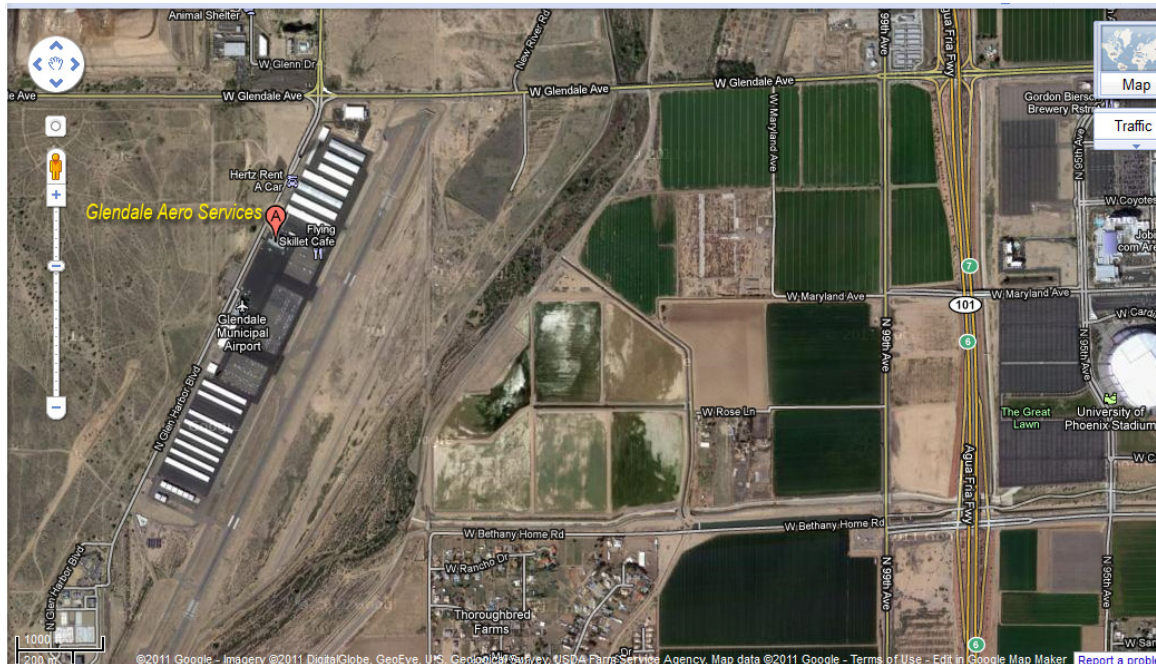

Glendale Aero Services

6841 N. Glen Harbor Blvd, Glendale, AZ 85307

TEL (623) 877-3333 UNICOM 122.95

Driving Directions:

From the East Valley:

Take I-10 WEST to the Loop 101. Go NORTH on Loop 101, and exit at Glendale Ave. Go WEST on Glendale Ave. Turn SOUTH on Glen Harbor Blvd. Glendale Aero Services is the first large brown building you will come to.

From the North Valley:

Go SOUTH on Loop 101, and exit at Glendale Ave. Go WEST on Glendale Ave. Turn SOUTH on Glen Harbor Blvd. Glendale Aero Services is the first large brown building you will come to.